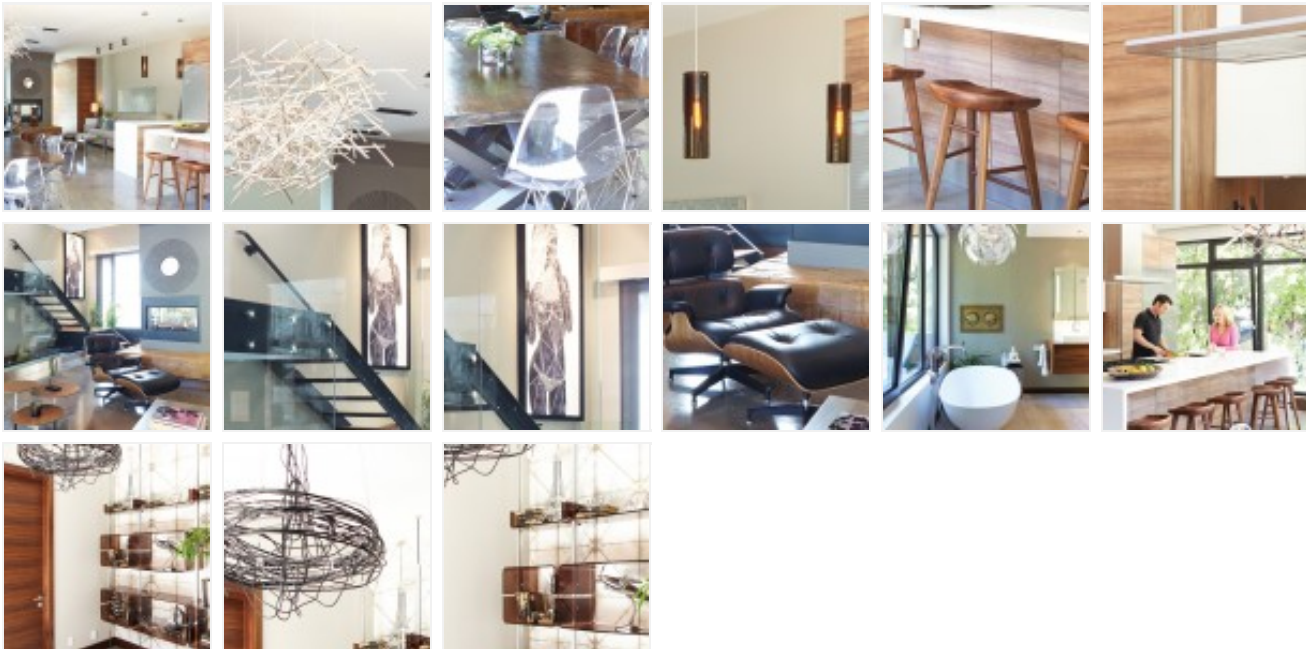

All stories relating to Yannick Bisson

THE GOODS

HOMES

Great Spaces: transforming an East York bungalow into a series of welcoming cubes

An actor and a TV writer create a dramatic turning point for their mid-century bungalow

By Bert Archer | Photographs by Kristin Sjaarda

Before **Yannick** and **Shantelle Bisson** moved into their three-bedroom East York bungalow in 2007, Shantelle was a freelance writer, and Yannick was a gigging actor booking the occasional movie of the week. With three daughters to support, Yannick would often turn to contracting to help pay the bills. The couple's luck changed that year when Yannick landed the lead role on CBC's popular detective series *Murdoch Mysteries*. A few years later, feeling squeezed for space (and a little more flush), the Bissons went hunting for a bigger house, setting their sights on Rosedale. But the more they looked, the more they realized how much they loved their little cul-de-sac overlooking the Taylor Creek ravine and wanted to stay put. They hired the architect Gordon Ridgely who, along with Upside Developments, transformed their bungalow into a series of interlocking cubes. - Yannick pitched in, too: he crafted the fireside bench out of pine beams salvaged from a 200-year-old barn used

on his show. In more ways than one, this is the house that *Murdoch* built.

January 2, 2014 | 9:57 am

[1 Comment](#)

Most Popular Most Recent

[Breaking Brian Shin: portrait of a Bay Street master and suburban drug dealer](#)